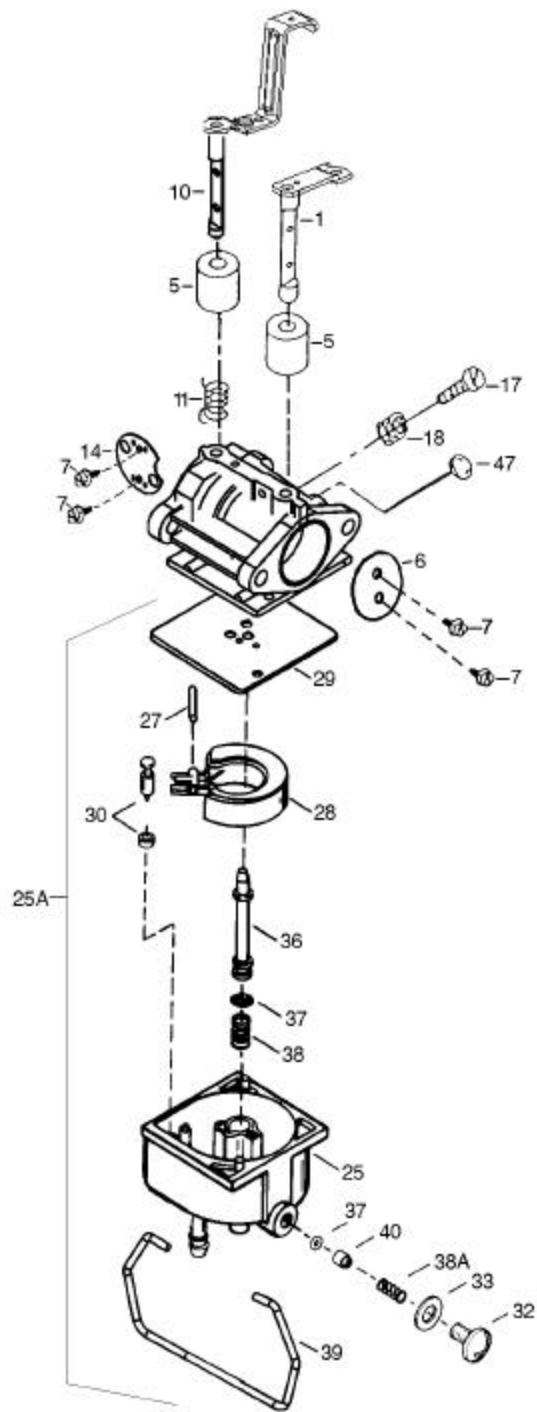

PLUS1 Parts List Report

03/09/10
11:13:52
Page 4

Manufacturer : TECUMSEH
Model : OV691EP-600903B
Component : ENGINE PARTS LIST

Ref.	Part #	Description	Qty	Kit	Super	By
=====	=====	=====	=====	=====	=====	=====
322	611281	Connector Bocy	1			
323	611282	Terminal	2			
325	36342	Wire Clip	1			
330	37403	Fuel Solenoid Wire Assembly (Black)	1			
330A	37739	Fuel Solenoid Wire Assembly (R & G)	1			
342	651031	Screw, 1/4-20 x 9/16"(Ref. 240 & 265)	2			
346	36413	Fuel Pump Bracket	1			
361	651065	Screw, 5/16-18 x 2-3/8"	2			
370A	35274	Lubrication Decal	1			
370K	36695	Starter Decal	1			
380	640333	Carburetor (Incl. 184 & 428)	2			
381	650767	Screw, 8-32 x 27/64"	1			
382	36931	Oil Strainer Screen	1			
383	37411A	Carburetor Baffle	1			
384	30200	Screw, 10-24 x 9/16" Self Tap	1			
385	570673	Ball	1			
386	36329	Pressure Release Spring	1			
387	37652	Cotter Pin	1			
387A	37397	Roll Pin	1			
395	37284	Electric Starter Motor (12 Volt)	1			
400	37834	Gasket Set (Incl. Items Marked PK in Notes)	1			
406	611221	Fuel Shut-Off Solenoid	2			
420	730225A	SAE 30, 4-Cycle Engine Oil	1			
428	37362	Spacer	1			
475	36563	Oil Filter	1			
476	36929	Oil Filter Adaptor (Incl. 479)	1			
477	650378	Screw, T-30 5/16-18 x 1 3/32"	2			
479	36930	Oil Filter Adaptor Gasket	1	P		

***** END OF PARTS LIST *****