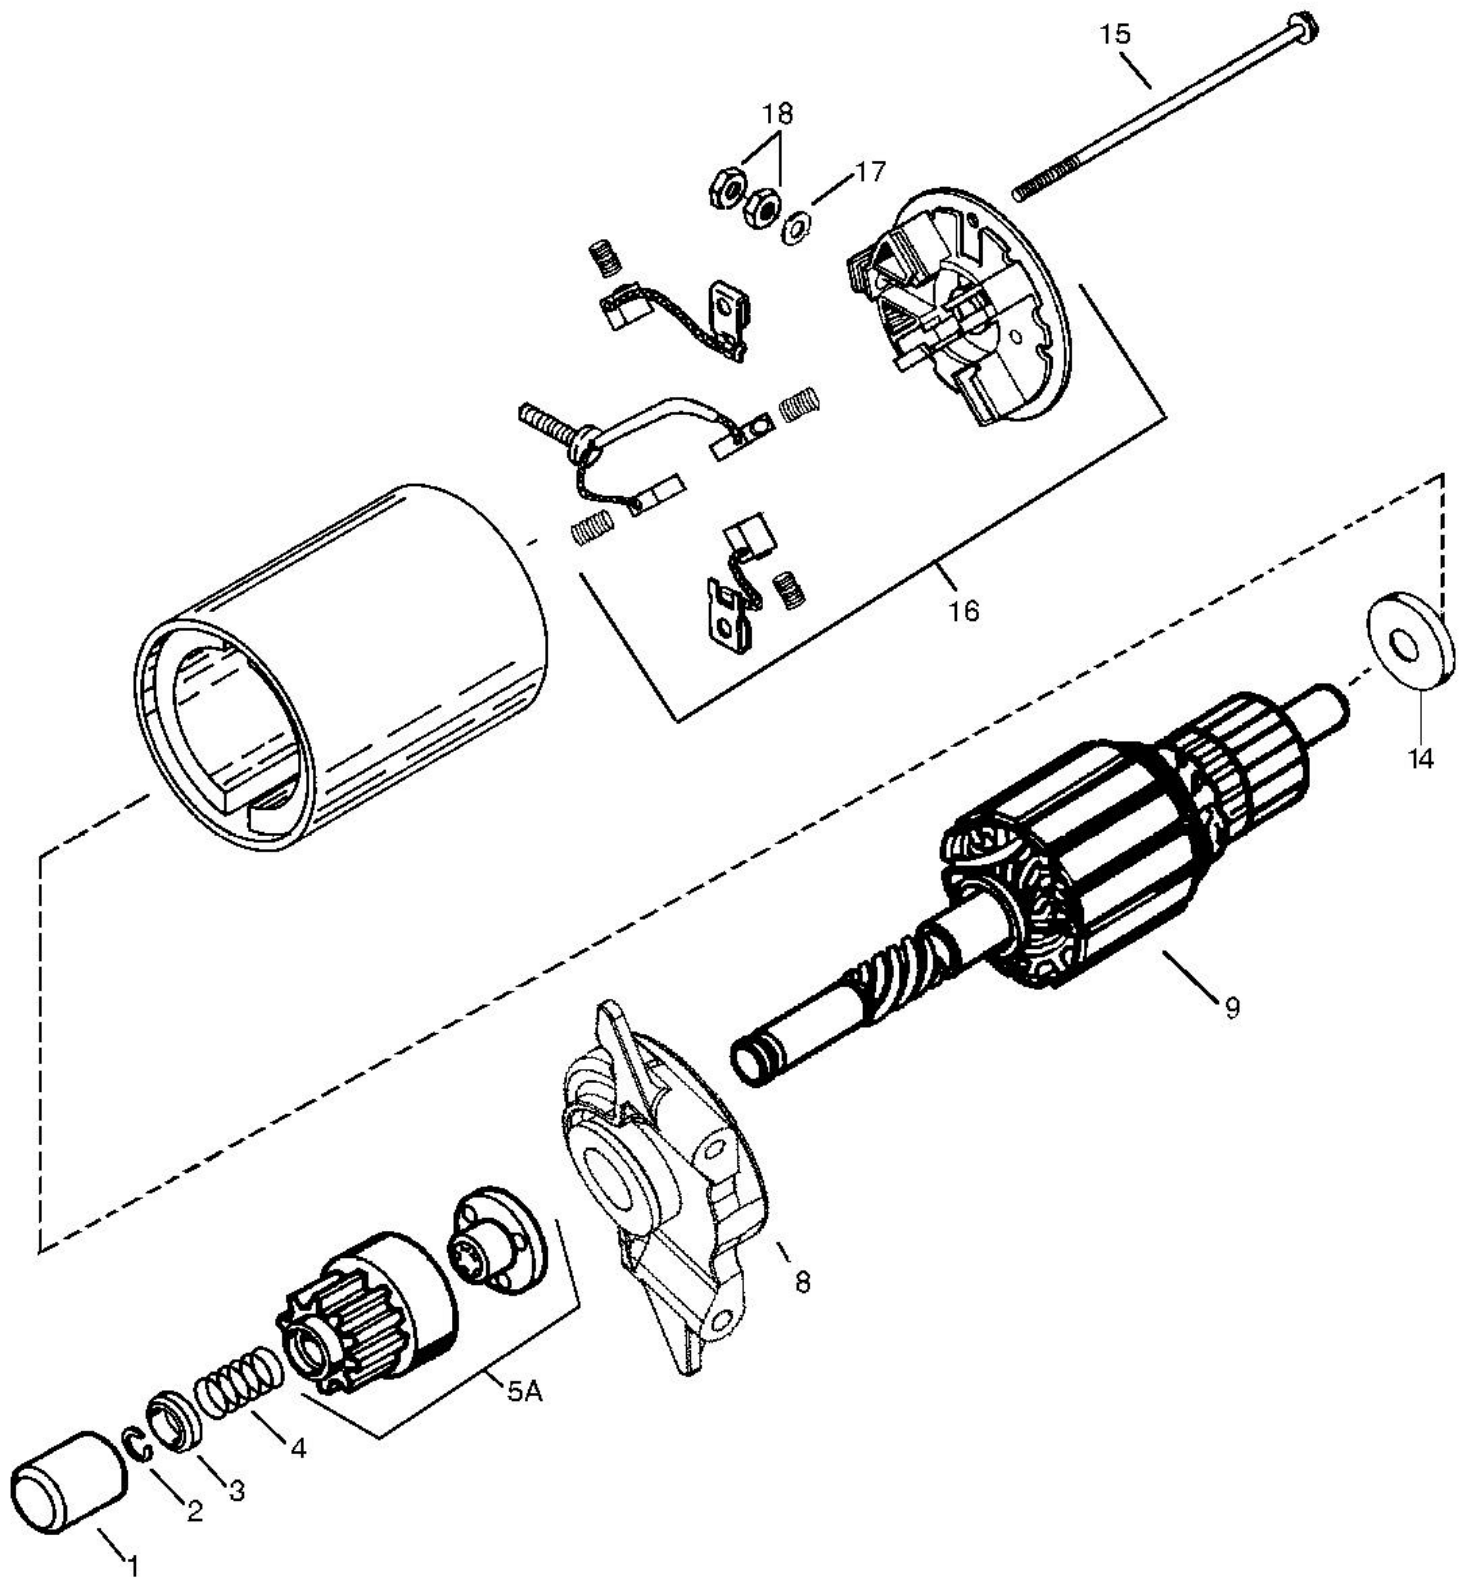

PLUS1 Parts List Report

03/09/10
11:14:07
Page 1

Manufacturer : TECUMSEH
Model : OV691EP-600903B
Component : ELECTRIC STARTER

Ref.	Part #	Description	Qty	Kit	Super	By
0	37284	Electric Starter (12 Volt)	1			
1	33841	Dust Cover	1			
2	33842	Retainer Ring	1			
3	33843	Spring Retainer	1			
4	33854	Anti-drift Spring	1			
5A	36853	Gear & Nut (Incl. 2)	1			
8	37354	Drive End Cap Assembly	1			
9	37355	Armature	1			
14	35897	Thrust Washer	1			
15	36856	Case Bolt	2			
16	37356	End Cap & Brush Card Ass'y (Incl.14,17 & 18)	1			
17	650168	Washer	1			
18	650864	Nut	2			

***** END OF PARTS LIST *****